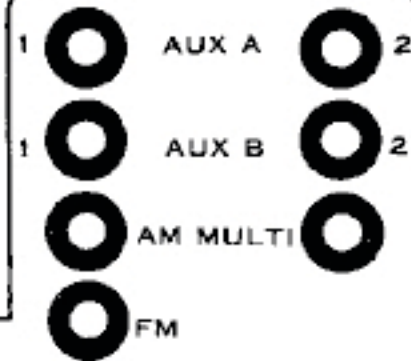

TAPE OUT

CH. 2

CH. 1

SPEAKER CONNECTIONS

32 16 8 4 G.

CHANNEL 2

32 16 8 4 G.

CHANNEL 1

MIC PHONO TAPE
CHANNEL 1

MIC PHONO TAPE
CHANNEL 2