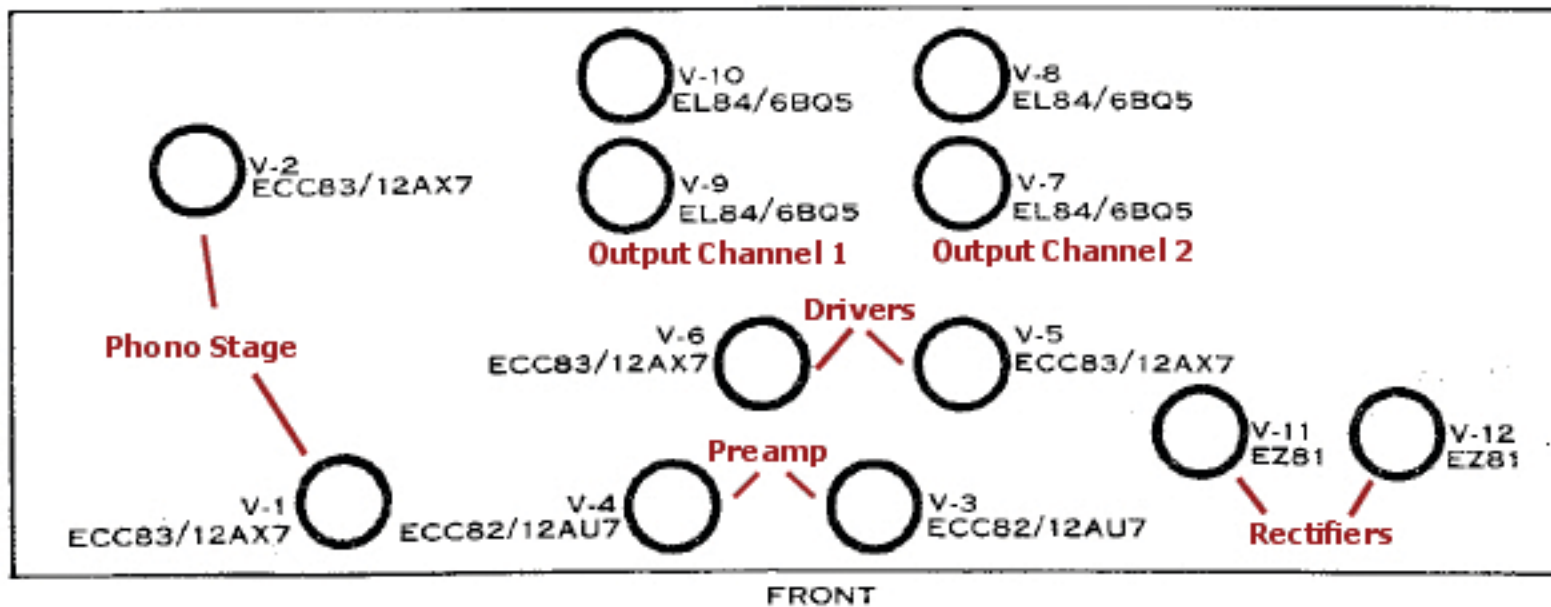

TOP VIEW

EICO

MODEL HF-81

DUAL 14 WATT HIGH FIDELITY
INTEGRATED AMPLIFIEROPERATES FROM 120V
50/60 CYCLE AC LINE
POWER CONSUMPTION:
140 WATTS

ELECTRONIC INST. CO., INC.

33-00 NORTHERN BLVD.

L I CITY 1, N. Y.